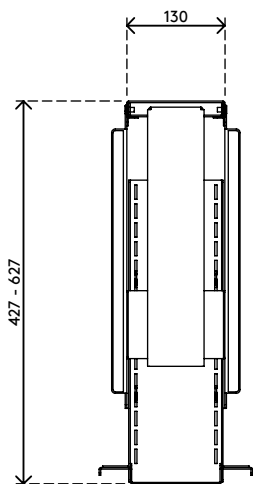

- Mounts underneath desktop
- Self-adhesive tape simplifies installment (stick and screw)
- Max. dimensions (w x d x h): 335 x 203 x 627 mm
- Holds almost any computer between 50 - 275 mm wide and 380 - 580 mm high
- Height and width adjustable
- Max. weight capacity of 20 kg
- Comes with all necessary fasteners

# viewmate

vertical

50 - 275 mm (1,9 - 10,8")

380 - 580 mm (14,9 - 22,8")

20 kg

# 32.310

 450 x 200 x 300 mm

 1 pcs

 white

 4 kg

 805410323103