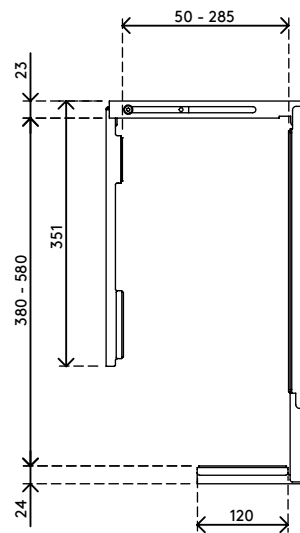

## Viewmate computer holder - desk 310

This fixed computer holder mounts underneath a desktop and keeps a computer off the floor. This way, the computer gathers far less dust and is easier to reach and maintain. The computer holder is fitted with self-adhesive tape on its desk mounting surface. Simply 'stick and screw' to attach it to your desk.

- Mounts underneath desktop
- Self-adhesive tape simplifies installment (stick and screw)
- Max. dimensions (w x d x h): 335 x 203 x 627 mm
- Holds almost any computer between 50 - 275 mm wide and 380 - 580 mm high
- Height and width adjustable
- Max. weight capacity of 20 kg
- Comes with all necessary fasteners

# viewmate

vertical

50 - 275 mm (1,9 - 10,8")

380 - 580 mm (14,9 - 22,8")

20 kg

# 32.310

 450 x 200 x 300 mm

 1 pcs

 white

 4 kg

 805410323103