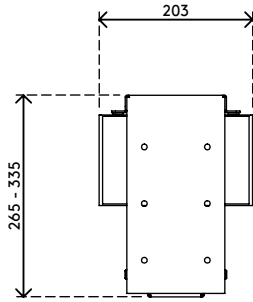

- Mounts underneath desktop
- Self-adhesive tape simplifies installment (stick and screw)
- Max. dimensions (w x d x h): 335 x 203 x 627 mm
- Holds almost any computer between 50 - 275 mm wide and 380 - 580 mm high
- Height and width adjustable
- Max. weight capacity of 20 kg
- Comes with all necessary fasteners

# viewmate

vertical

50 - 275 mm (1,9 - 10,8")

380 - 580 mm (14,9 - 22,8")

20 kg

# 32.310

 450 x 200 x 300 mm

 1 pcs

 white

 4 kg

 805410323103