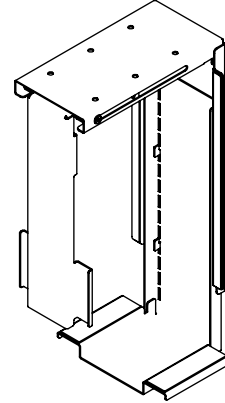

## Viewmate computer holder - desk 310

This fixed computer holder mounts underneath a desktop and keeps a computer off the floor. This way, the computer gathers far less dust and is easier to reach and maintain. The computer holder is fitted with self-adhesive tape on its desk mounting surface. Simply 'stick and screw' to attach it to your desk.

- Mounts underneath desktop
- Self-adhesive tape simplifies installment (stick and screw)
- Max. dimensions (w x d x h): 335 x 203 x 627 mm
- Holds almost any computer between 50 - 275 mm wide and 380 - 580 mm high
- Height and width adjustable
- Max. weight capacity of 20 kg
- Comes with all necessary fasteners

# viewmate

vertical

50 - 275 mm (1,9 - 10,8")

380 - 580 mm (14,9 - 22,8")

20 kg