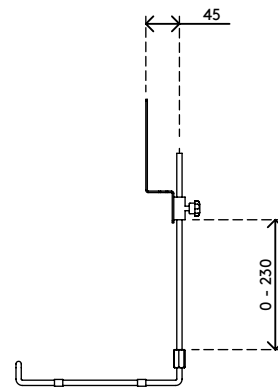

51.592

Viewmate keyboard holder - option 592

The keyboard holder can store a keyboard when it's not in use. Mounted between monitor and monitor arm, it floats above a desk. Ideal for workplaces with a clean desk policy.

- Height adjustment range of 230 mm
- VESA MIS-D 75 x 75/100 x 100 mm compatible
- Ideal for compact information entry stations
- Assists a clean desk policy by holding a keyboard when not in use
- Fitted between VESA mounts of monitor arm and monitor

viewmate

75 x 75/100 x 100

1,5 kg

Viewmate keyboard holder - option 592

2016/11/22

51.592

 325 x 270 x 75 mm

 1 pcs