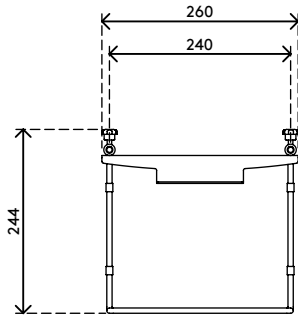

51.592

Viewmate keyboard holder - option 592

The keyboard holder can store a keyboard when it's not in use. Mounted between monitor and monitor arm, it floats above a desk. Ideal for workplaces with a clean desk policy.

- Height adjustment range of 230 mm
- VESA MIS-D 75 x 75/100 x 100 mm compatible
- Ideal for compact information entry stations
- Assists a clean desk policy by holding a keyboard when not in use
- Fitted between VESA mounts of monitor arm and monitor

viewmate

75 x 75/100 x 100

1,5 kg

Viewmate keyboard holder - option 592

2016/11/22

51.592

 325 x 270 x 75 mm

 1 pcs