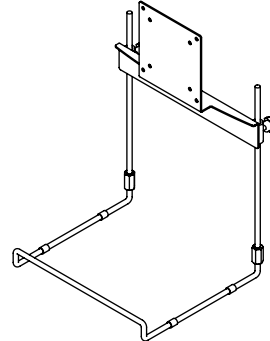

51.592

Viewmate keyboard holder - option 592

The keyboard holder can store a keyboard when it's not in use. Mounted between monitor and monitor arm, it floats above a desk. Ideal for workplaces with a clean desk policy.

- Height adjustment range of 230 mm
- VESA MIS-D 75 x 75/100 x 100 mm compatible
- Ideal for compact information entry stations
- Assists a clean desk policy by holding a keyboard when not in use
- Fitted between VESA mounts of monitor arm and monitor

viewmate

75 x 75/100 x 100

1,5 kg

Viewmate keyboard holder - option 592

2016/11/22

51.592

 325 x 270 x 75 mm

 1 pcs