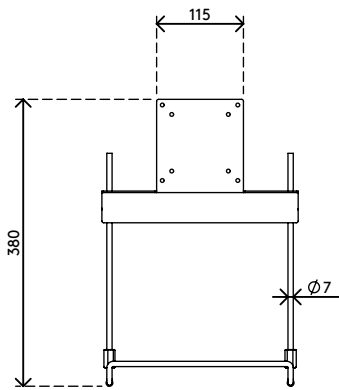

51.592

Viewmate keyboard holder - option 592

The keyboard holder can store a keyboard when it's not in use. Mounted between monitor and monitor arm, it floats above a desk. Ideal for workplaces with a clean desk policy.

- Height adjustment range of 230 mm
- VESA MIS-D 75 x 75/100 x 100 mm compatible
- Ideal for compact information entry stations
- Assists a clean desk policy by holding a keyboard when not in use
- Fitted between VESA mounts of monitor arm and monitor

viewmate

75 x 75/100 x 100

1,5 kg

Viewmate keyboard holder - option 592

2016/11/22

51.592

 325 x 270 x 75 mm

 1 pcs