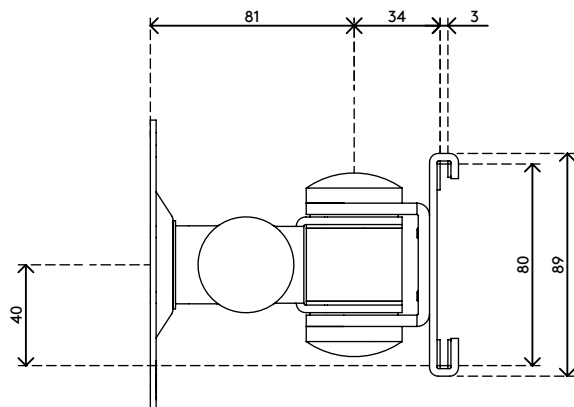

52.132

Viewmate monitor arm - toolbar 132

This short monitor arm is made of sturdy joints connected to a VESA mount that supports monitors up to 15kg. Swivels left and right, tilts up and down and rotates 360 degrees. Its horizontal glide ensures easy placement anywhere along the toolbar.

- Fixed height
- Fixed depth
- Main components made of steel
- VESA MIS-D 75 x 75/100 x 100 mm compatible

- Monitor: tilt +90°/-90°, swivel +90°/-90°, rotate 360°
- Weight capacity max. 15 kg per monitor
- Mount exclusively compatible with Viewmate toolbars
- Simply slides onto the toolbar rail

viewmate ^x

+90°/-90°

+90°/-90°

360°

75 x 75/100 x 100

15 kg

Viewmate monitor arm - toolbar 132

2017/05/08

52.132

 140 x 140 x 170 mm

 1 pcs

 silver

 1,3 kg

 805410521325