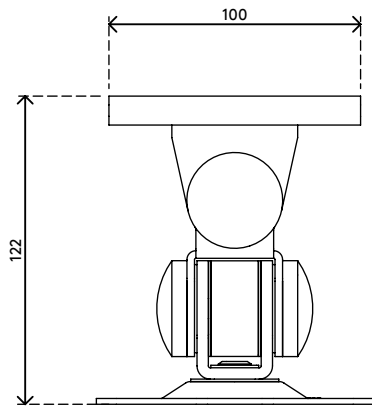

52.132

Viewmate monitor arm - toolbar 132

This short monitor arm is made of sturdy joints connected to a VESA mount that supports monitors up to 15kg. Swivels left and right, tilts up and down and rotates 360 degrees. Its horizontal glide ensures easy placement anywhere along the toolbar.

- Fixed height
- Fixed depth
- Main components made of steel
- VESA MIS-D 75 x 75/100 x 100 mm compatible

- Monitor: tilt +90°/-90°, swivel +90°/-90°, rotate 360°
- Weight capacity max. 15 kg per monitor
- Mount exclusively compatible with Viewmate toolbars
- Simply slides onto the toolbar rail

viewmate ^x

+90°/-90°

+90°/-90°

360°

75 x 75/100 x 100

15 kg

Viewmate monitor arm - toolbar 132

2017/05/08

52.132

 140 x 140 x 170 mm

 1 pcs

 silver

 1,3 kg

 805410521325