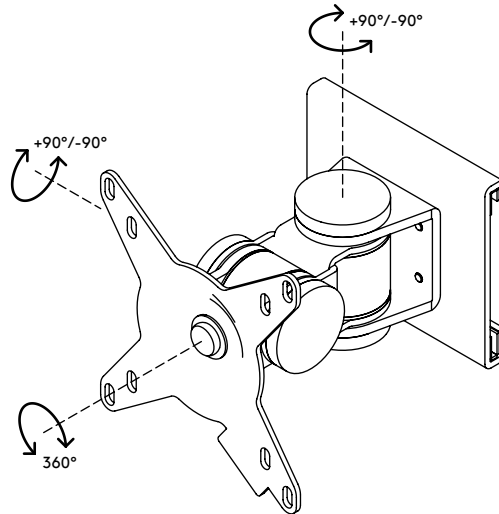

52.132

Viewmate monitor arm - toolbar 132

This short monitor arm is made of sturdy joints connected to a VESA mount that supports monitors up to 15kg. Swivels left and right, tilts up and down and rotates 360 degrees. Its horizontal glide ensures easy placement anywhere along the toolbar.

- Fixed height
- Fixed depth
- Main components made of steel
- VESA MIS-D 75 x 75/100 x 100 mm compatible

- Monitor: tilt +90°/-90°, swivel +90°/-90°, rotate 360°
- Weight capacity max. 15 kg per monitor
- Mount exclusively compatible with Viewmate toolbars
- Simply slides onto the toolbar rail

viewmate ^x

+90°/-90°

+90°/-90°

360°

75 x 75/100 x 100

15 kg

Viewmate monitor arm - toolbar 132

2017/05/08

52.132

 140 x 140 x 170 mm

 1 pcs

 silver

 1,3 kg

 805410521325