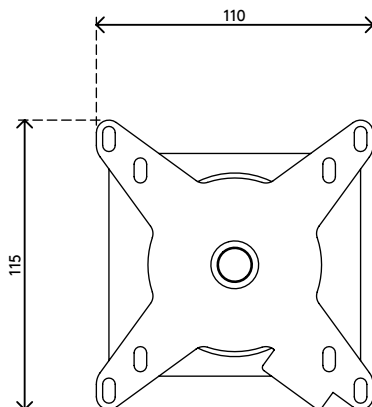

52.132

Viewmate monitor arm - toolbar 132

This short monitor arm is made of sturdy joints connected to a VESA mount that supports monitors up to 15kg. Swivels left and right, tilts up and down and rotates 360 degrees. Its horizontal glide ensures easy placement anywhere along the toolbar.

- Fixed height
- Fixed depth
- Main components made of steel
- VESA MIS-D 75 x 75/100 x 100 mm compatible

- Monitor: tilt +90°/-90°, swivel +90°/-90°, rotate 360°
- Weight capacity max. 15 kg per monitor
- Mount exclusively compatible with Viewmate toolbars
- Simply slides onto the toolbar rail

viewmate ^x

+90°/-90°

+90°/-90°

360°

75 x 75/100 x 100

15 kg

Viewmate monitor arm - toolbar 132

2017/05/08

52.132

 140 x 140 x 170 mm

 1 pcs

 silver

 1,3 kg

 805410521325