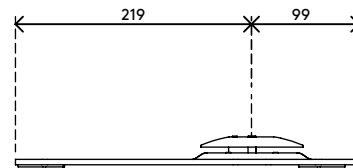

viewlite

Viewlite desk plate - option 010

2016/11/22

58.010

442 x 248 x 70 mm

1 pcs

white

2,3 kg

805410580100