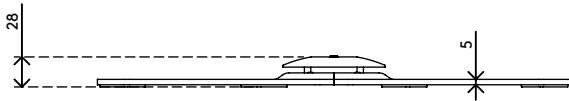

viewlite

Viewlite desk plate - option 010

2016/11/22

58.010

442 x 248 x 70 mm

1 pcs

white

2,3 kg

805410580100