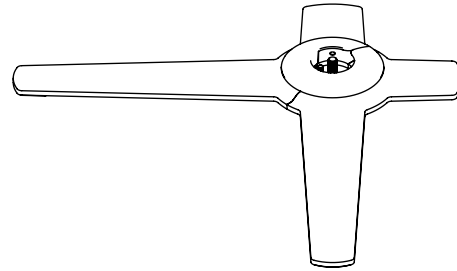

viewlite

Viewlite desk plate - option 010

2016/11/22

58.010

442 x 248 x 70 mm

1 pcs

white

2,3 kg

805410580100