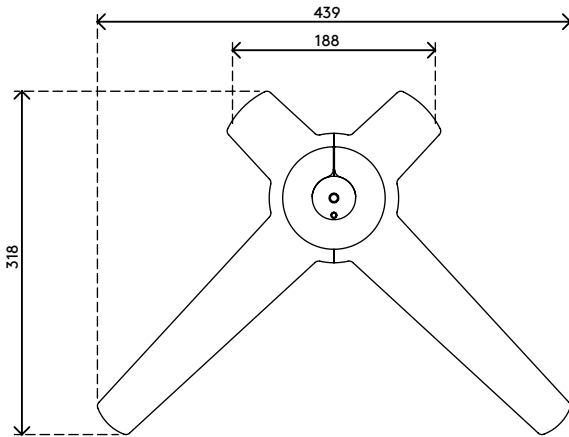

viewlite

Viewlite desk plate - option 010

2016/11/22

58.010

442 x 248 x 70 mm

1 pcs

white

2,3 kg

805410580100